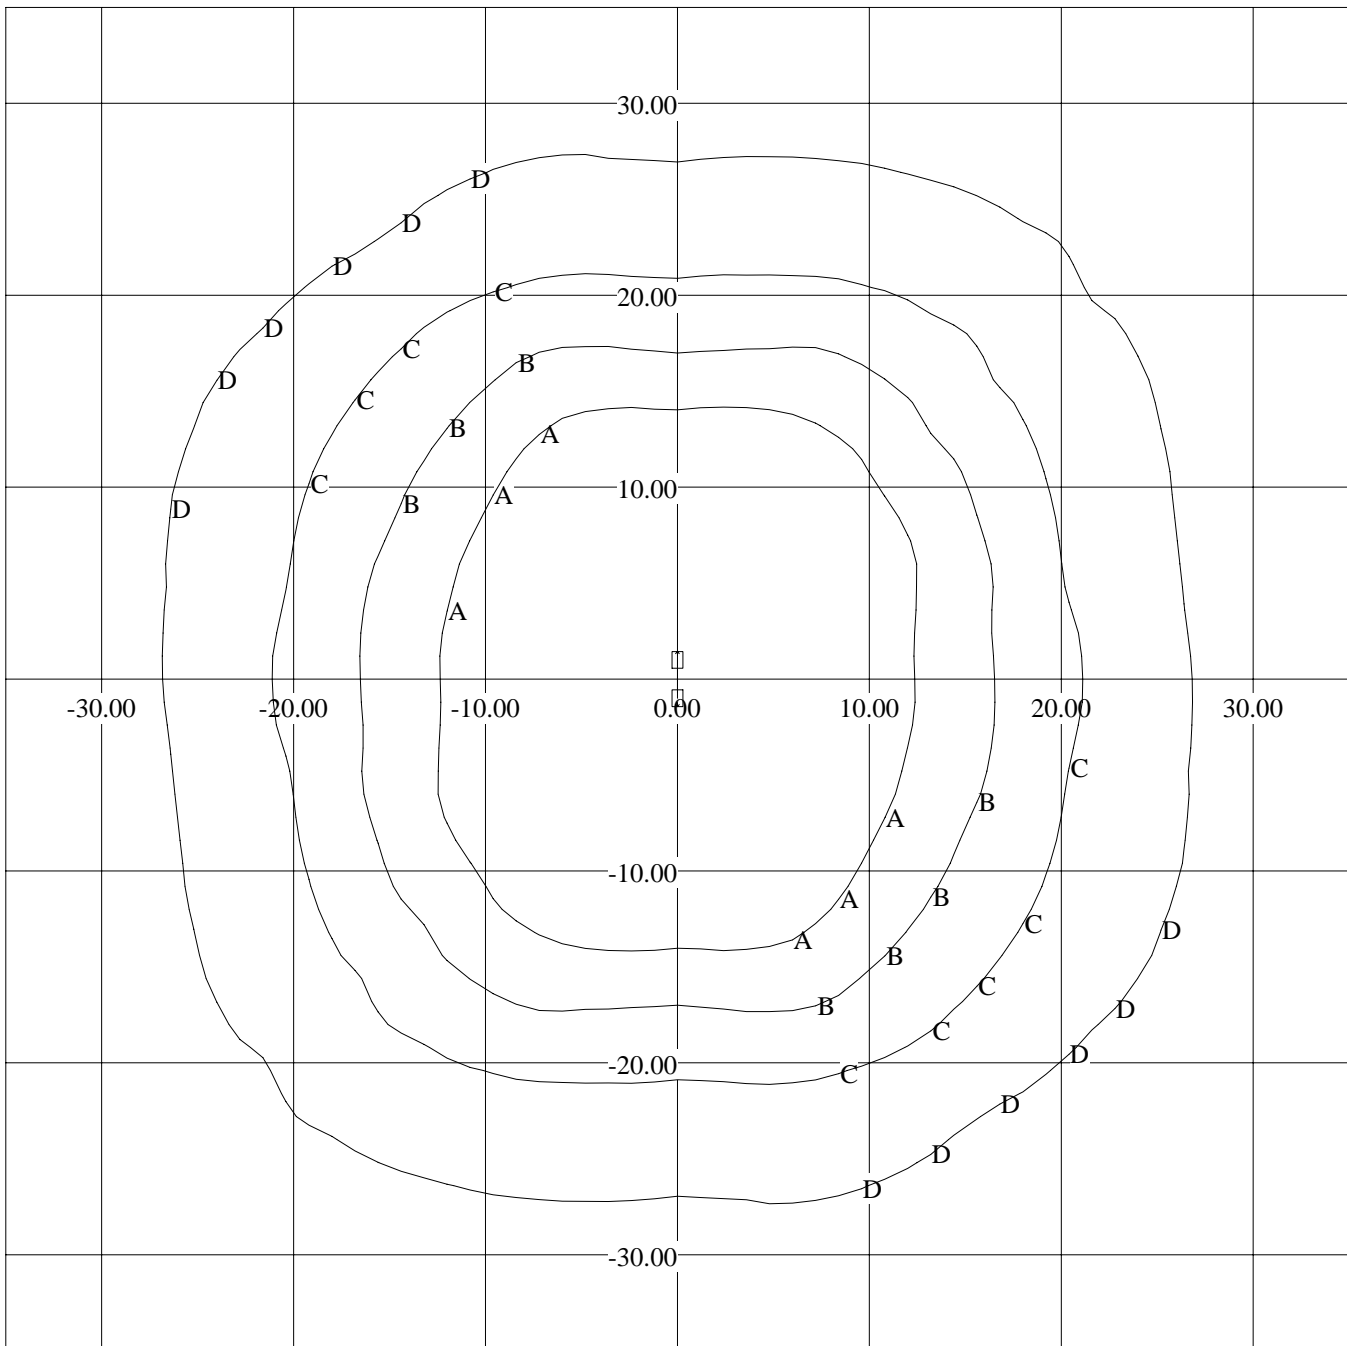

LITEPRO 2.010 CONTOUR PLOT  
TEST #ITL51964, CATALOG #GB-1000-100 A-19  
NUM LUMS/ ORIENTATION: 2 lums @ 180 LAMP:  
MOUNTING HEIGHT: 12.0, BRACKET ARM LENGTH: 1.0  
LLF: 1.00, LUMENS: 3500, ILL. UNITS: FC  
SCALE: 1 IN= 10.0FT

Legend: A=1.00 B=0.50 C=0.25 D=0.10