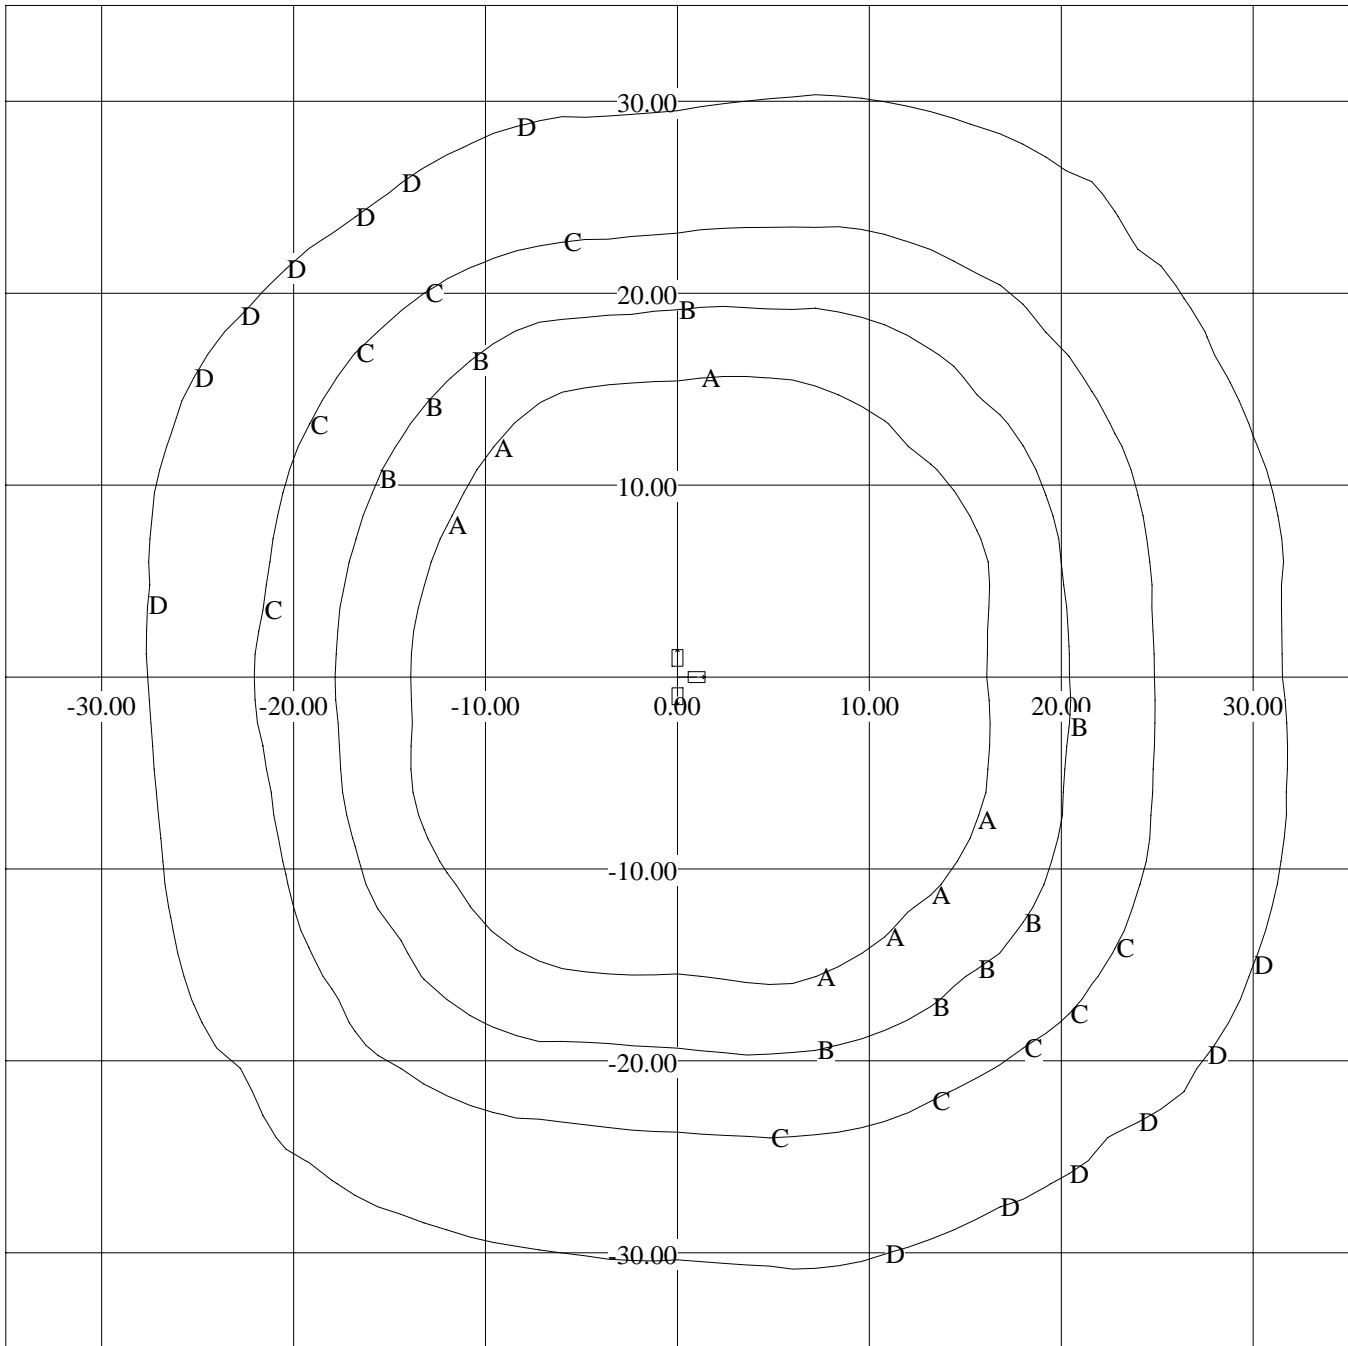

LITEPRO 2.010 CONTOUR PLOT  
 TEST #ITL51964, CATALOG #GB-1000-100 A-19  
 NUM LUMS/ ORIENTATION: 3 lums @ 90 LAMP:  
 MOUNTING HEIGHT: 12.0, BRACKET ARM LENGTH: 1.0  
 LLF: 1.00, LUMENS: 5250, ILL. UNITS: FC  
 SCALE: 1 IN= 10.0FT

Legend: A=1.00 B=0.50 C=0.25 D=0.10