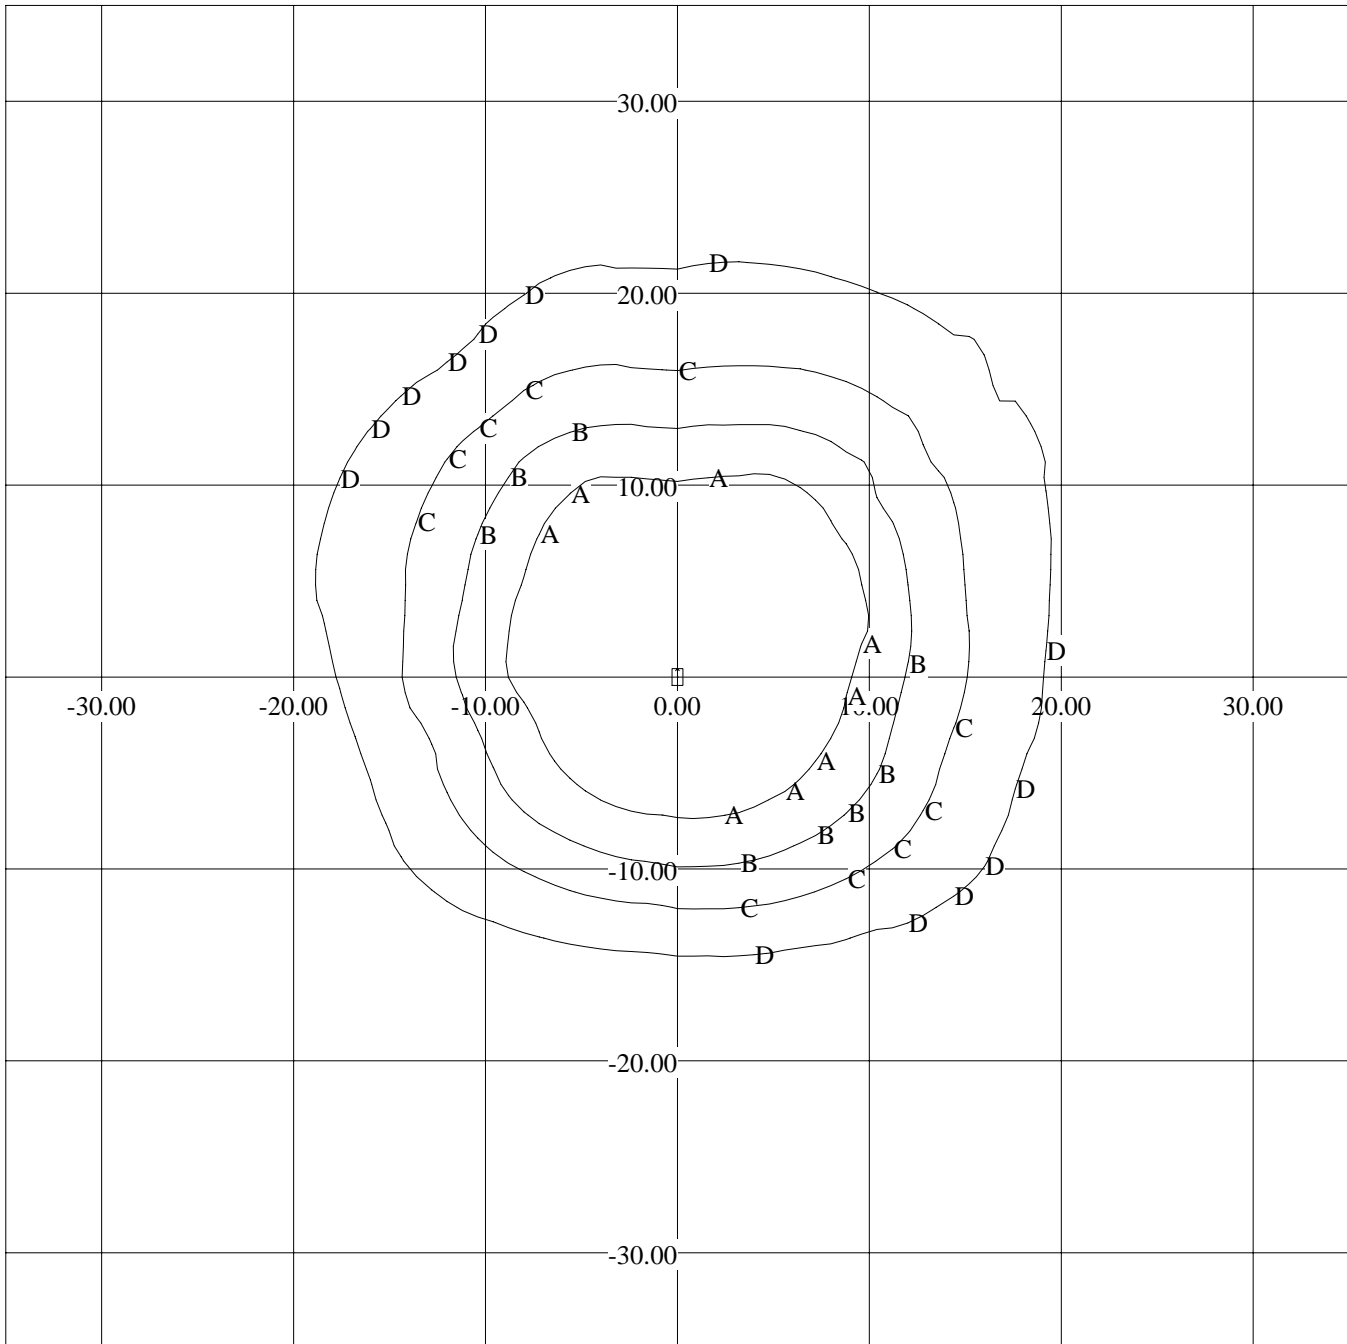

LITEPRO 2.010 CONTOUR PLOT
TEST #ITL51964, CATALOG #GB-1000
NUM LUMS/ ORIENTATION: 1 lum LAMP:
MOUNTING HEIGHT: 8.0, BRACKET ARM LENGTH: 0.0
LLF: 1.00, LUMENS: 1750, ILL. UNITS: FC
SCALE: 1 IN= 10.0FT

Legend: A=1.00 B=0.50 C=0.25 D=0.10