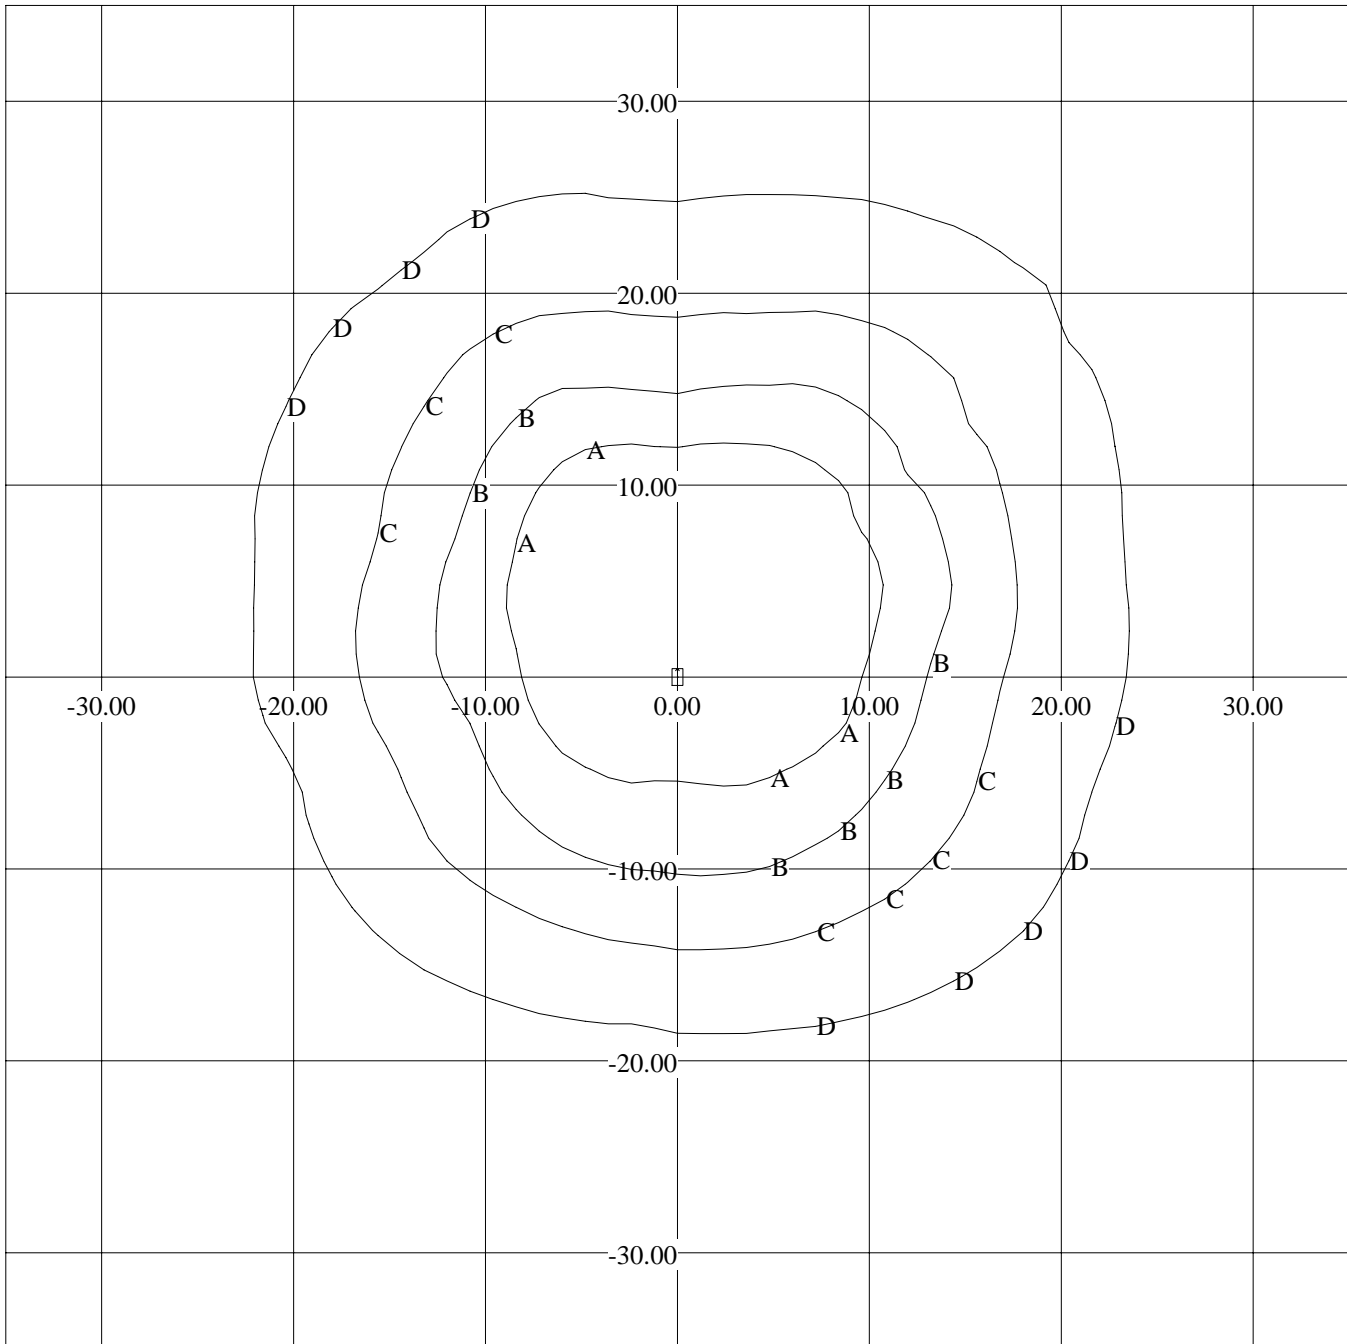

LITEPRO 2.010 CONTOUR PLOT
TEST #ITL51964, CATALOG #GB-1000-100 A-19
NUM LUMS/ ORIENTATION: 1 lum LAMP:
MOUNTING HEIGHT: 12.0, BRACKET ARM LENGTH: 0.0
LLF: 1.00, LUMENS: 1750, ILL. UNITS: FC
SCALE: 1 IN= 10.0FT

Legend: A=1.00 B=0.50 C=0.25 D=0.10