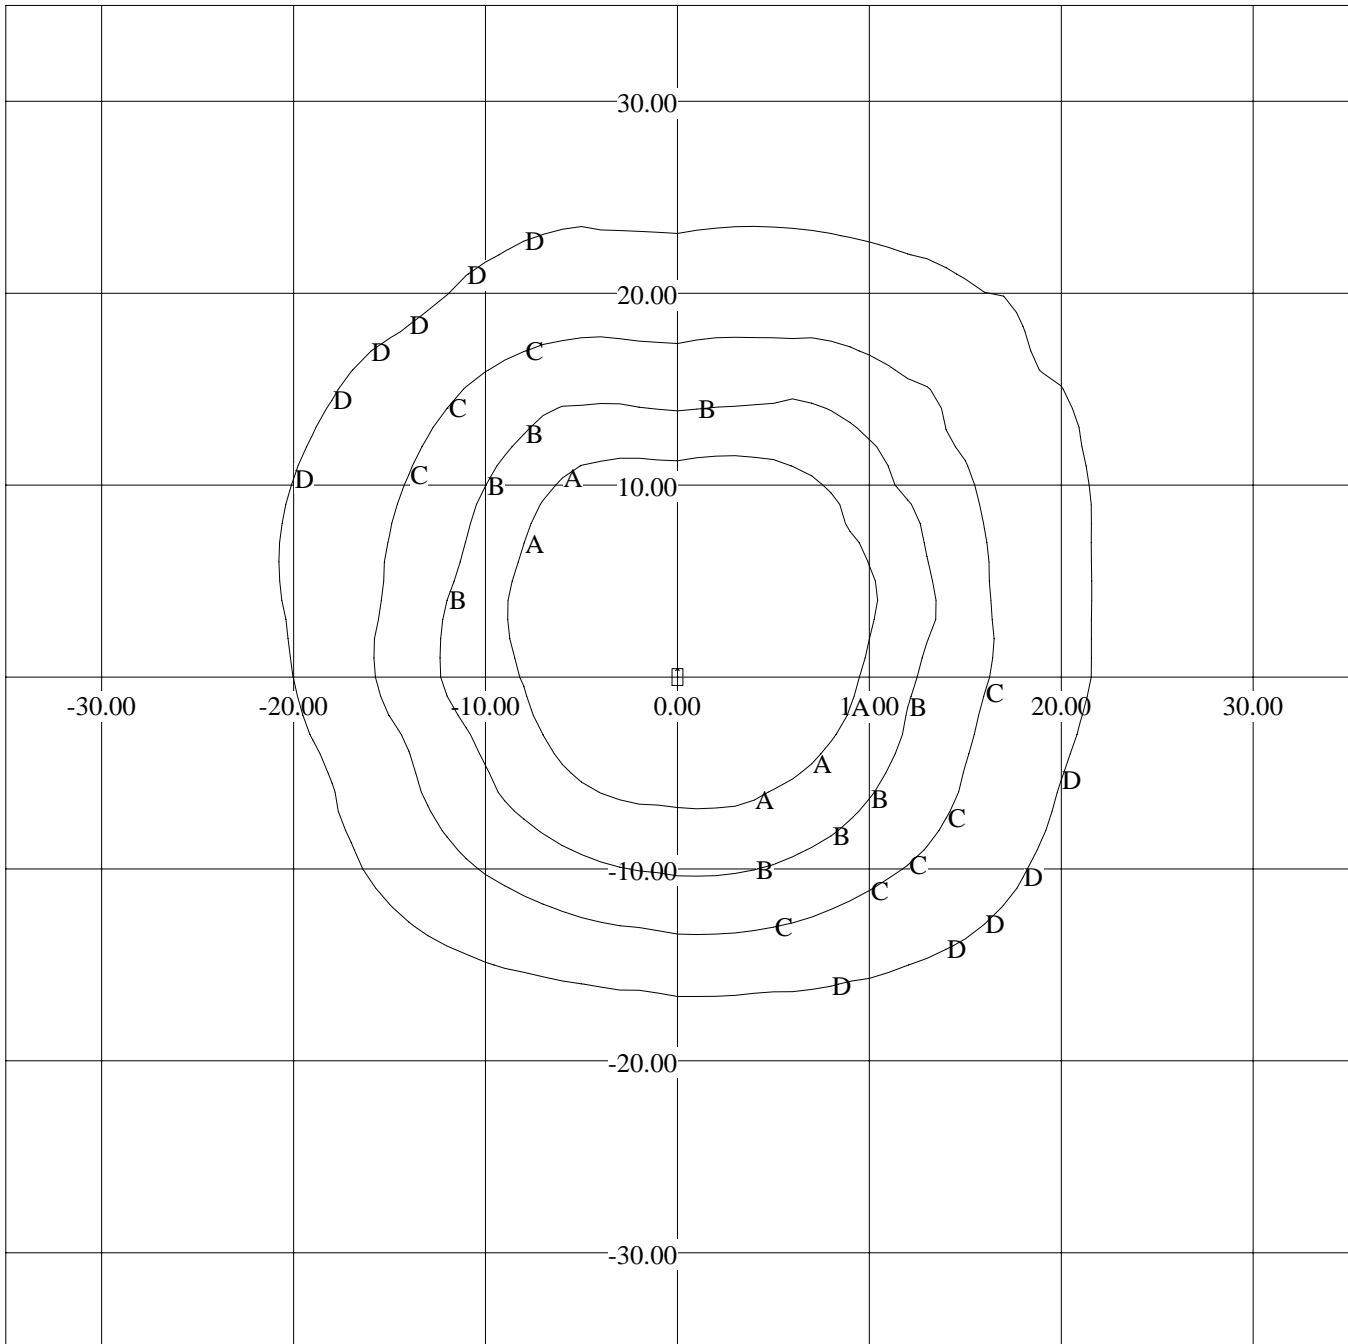

LITEPRO 2.010 CONTOUR PLOT
TEST #ITL51964, CATALOG #GB-1000
NUM LUMS/ ORIENTATION: 1 lum LAMP:
MOUNTING HEIGHT: 10.0, BRACKET ARM LENGTH: 0.0
LLF: 1.00, LUMENS: 1750, ILL. UNITS: FC
SCALE: 1 IN= 10.0FT

Legend: A=1.00 B=0.50 C=0.25 D=0.10