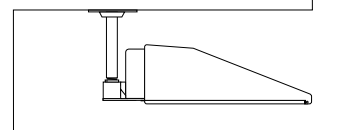

26 watt Bulb (GU-24 base)

Built-in Photocell

Wall/Siding adapters included

Optional GlareBuster™  
Eave Mount #GB-EM

Optional GlareBuster™  
Post Mount #GB-PM