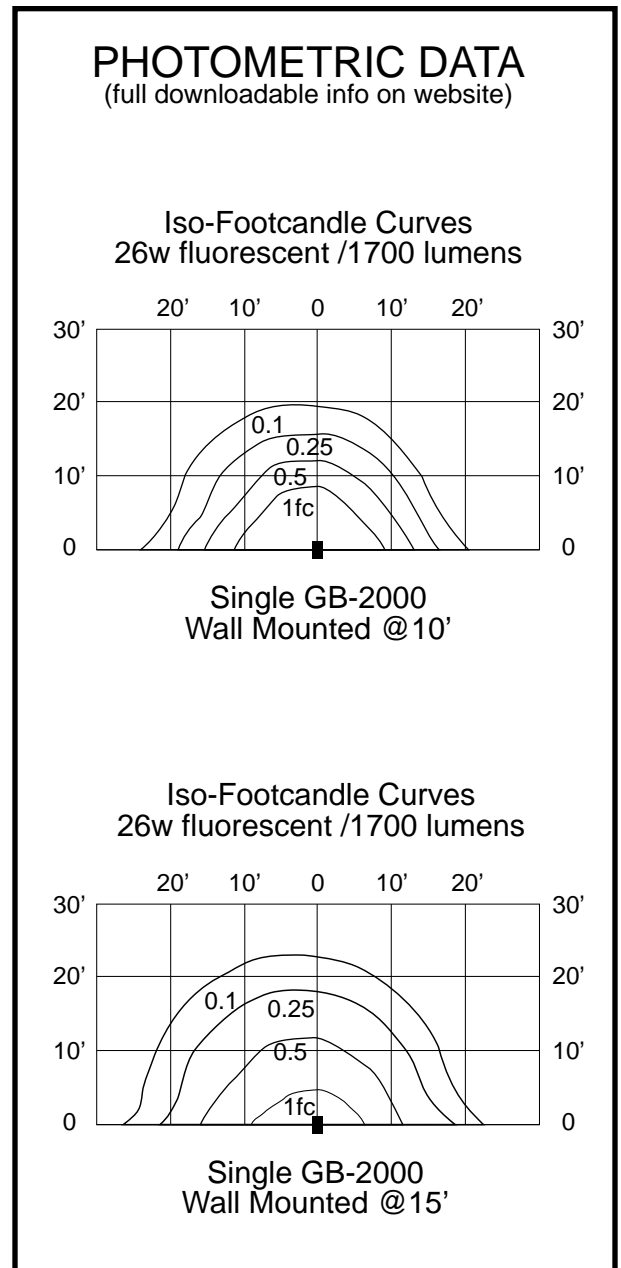

# GlareBuster™

IDA APPROVED

Model # GB-2000 • ENERGY STAR®  
Patented Design • IES Full Cutoff type

White finish (26w compact fluorescent bulb included)  
GlideLock mount • Frosted glass window

Bronze finish (26w compact fluorescent bulb included)  
GlideLock mount • Frosted glass window

26 watt Bulb (GU-24 base)

Built-in Photocell

Wall/Siding adapters included

Optional GlareBuster™  
Eave Mount #GB-EM

Optional GlareBuster™  
Post Mount #GB-PM